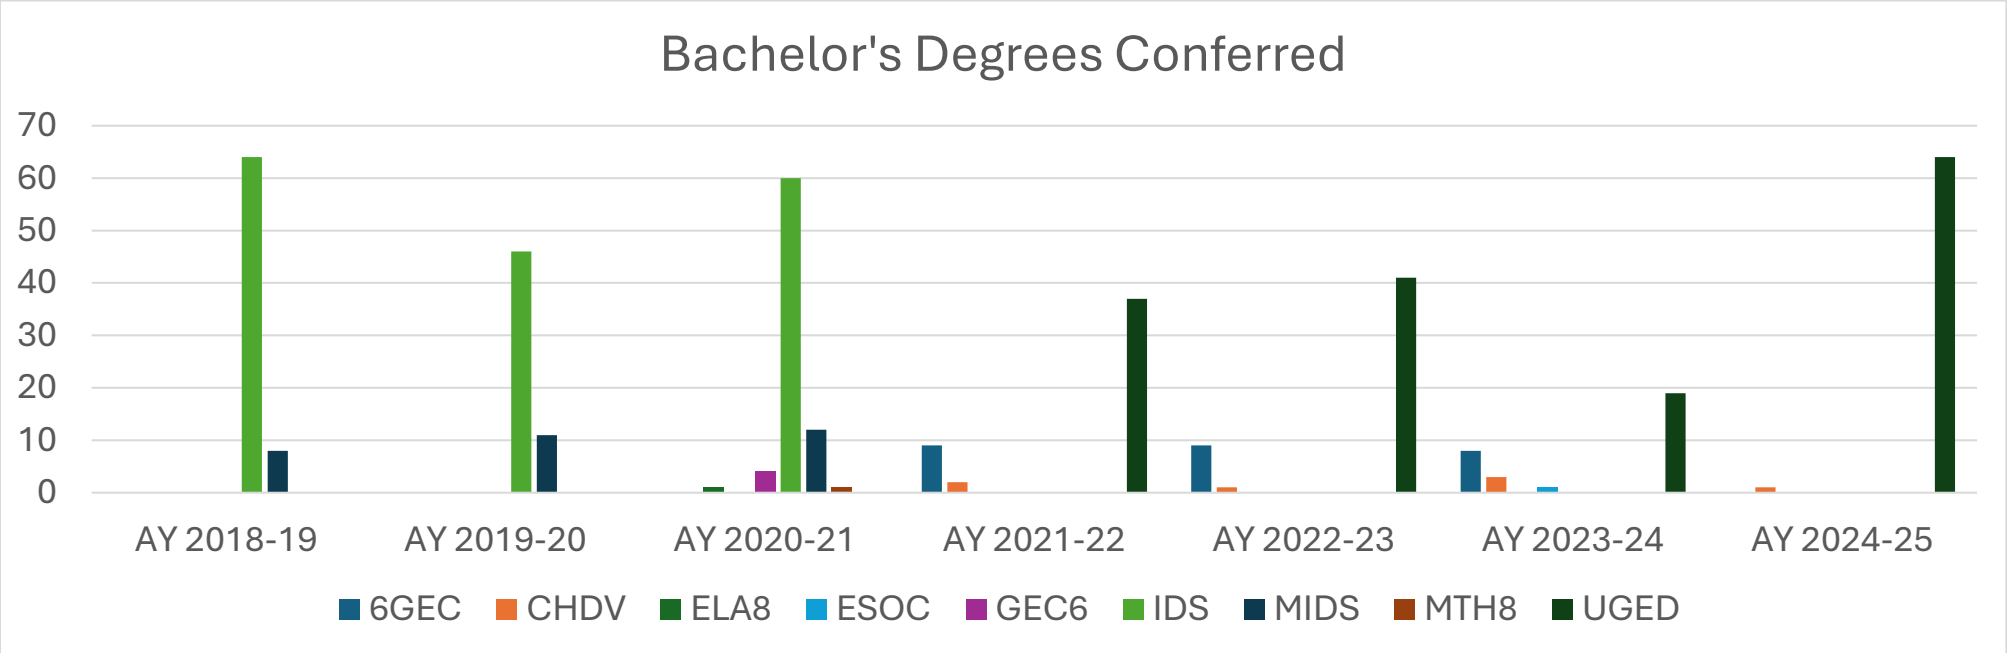

COLLEGE OF EDUCATION DEGREES CONFERRED BY MAJOR CODE AND AY 2018-19 THROUGH AY 2024-25

Counseling MED Degrees Conferred

Counseling MED Degrees Conferred

Educational Leadership MED Degrees Conferred

Educational Leadership MED Degrees Conferred