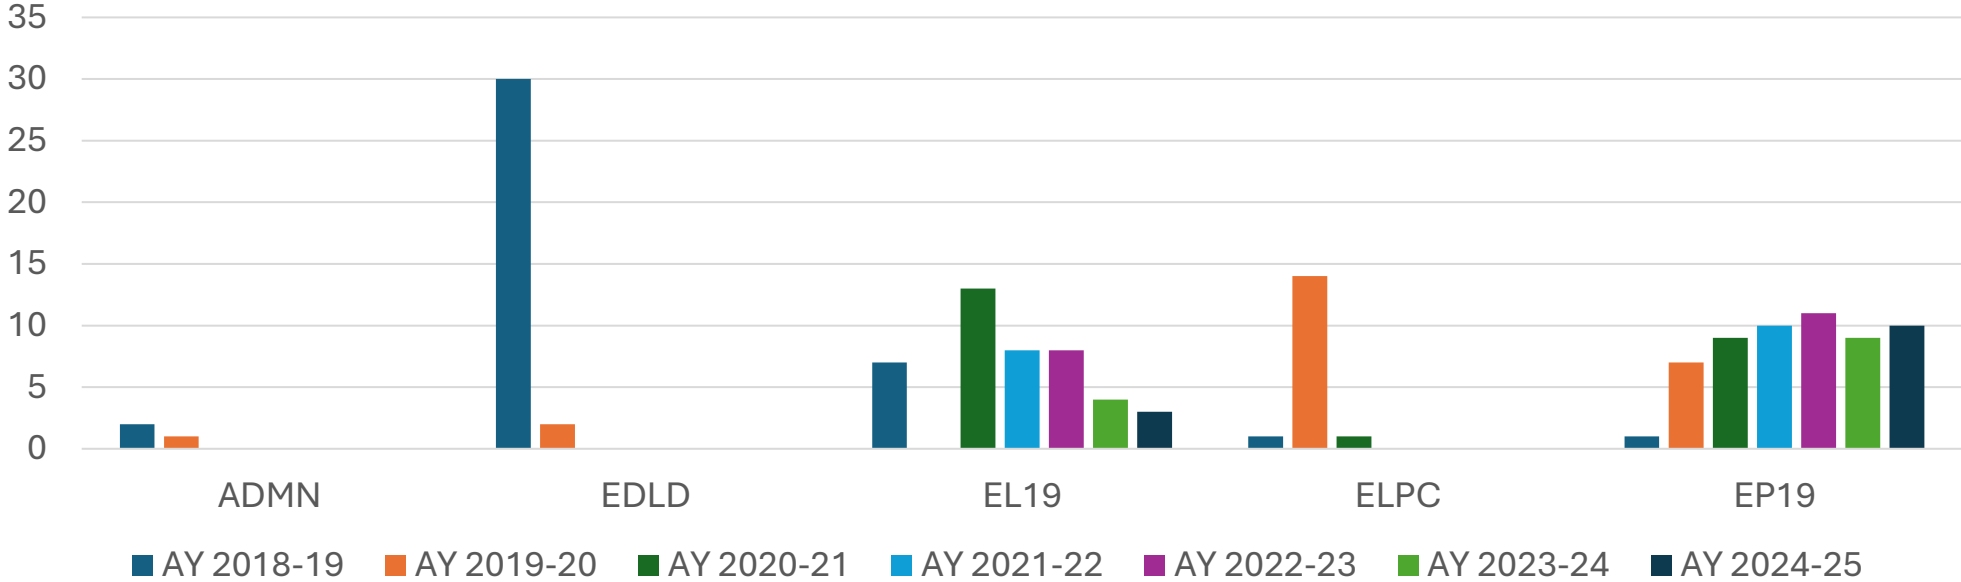

COLLEGE OF EDUCATION DEGREES CONFERRED BY MAJOR CODE AND AY 2018-19 THROUGH AY 2024-25

Counseling MED Degrees Conferred

Counseling MED Degrees Conferred

Educational Leadership MED Degrees Conferred

Educational Leadership MED Degrees Conferred