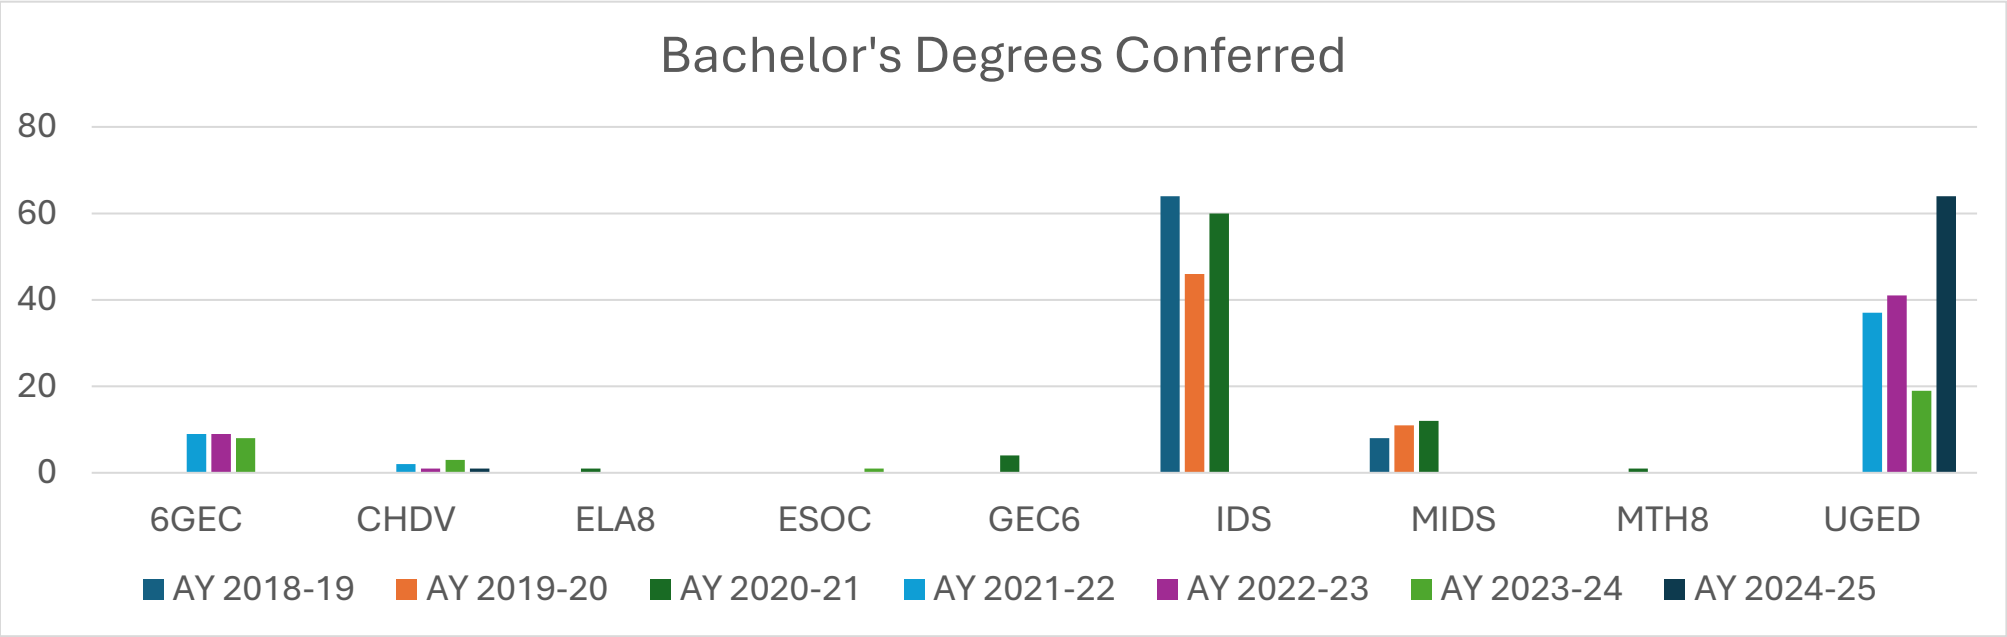

COLLEGE OF EDUCATION DEGREES CONFERRED BY MAJOR CODE AND AY 2018-19 THROUGH AY 2024-25

Counseling MED Degrees Conferred

Counseling MED Degrees Conferred

Educational Leadership MED Degrees Conferred

Educational Leadership MED Degrees Conferred