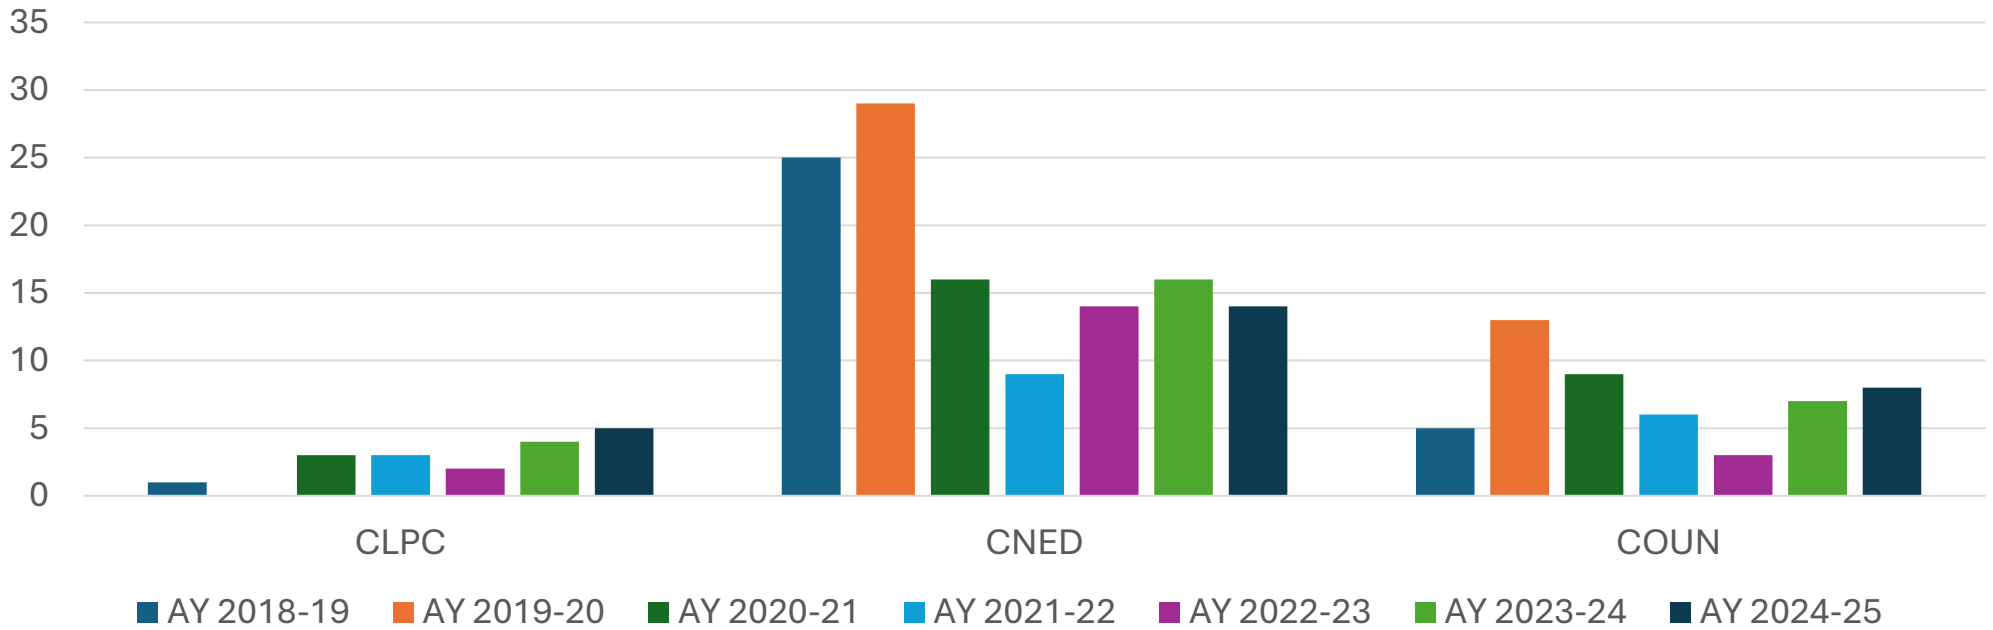

COLLEGE OF EDUCATION DEGREES CONFERRED BY MAJOR CODE AND AY 2018-19 THROUGH AY 2024-25

Counseling MED Degrees Conferred

Counseling MED Degrees Conferred

Educational Leadership MED Degrees Conferred

Educational Leadership MED Degrees Conferred