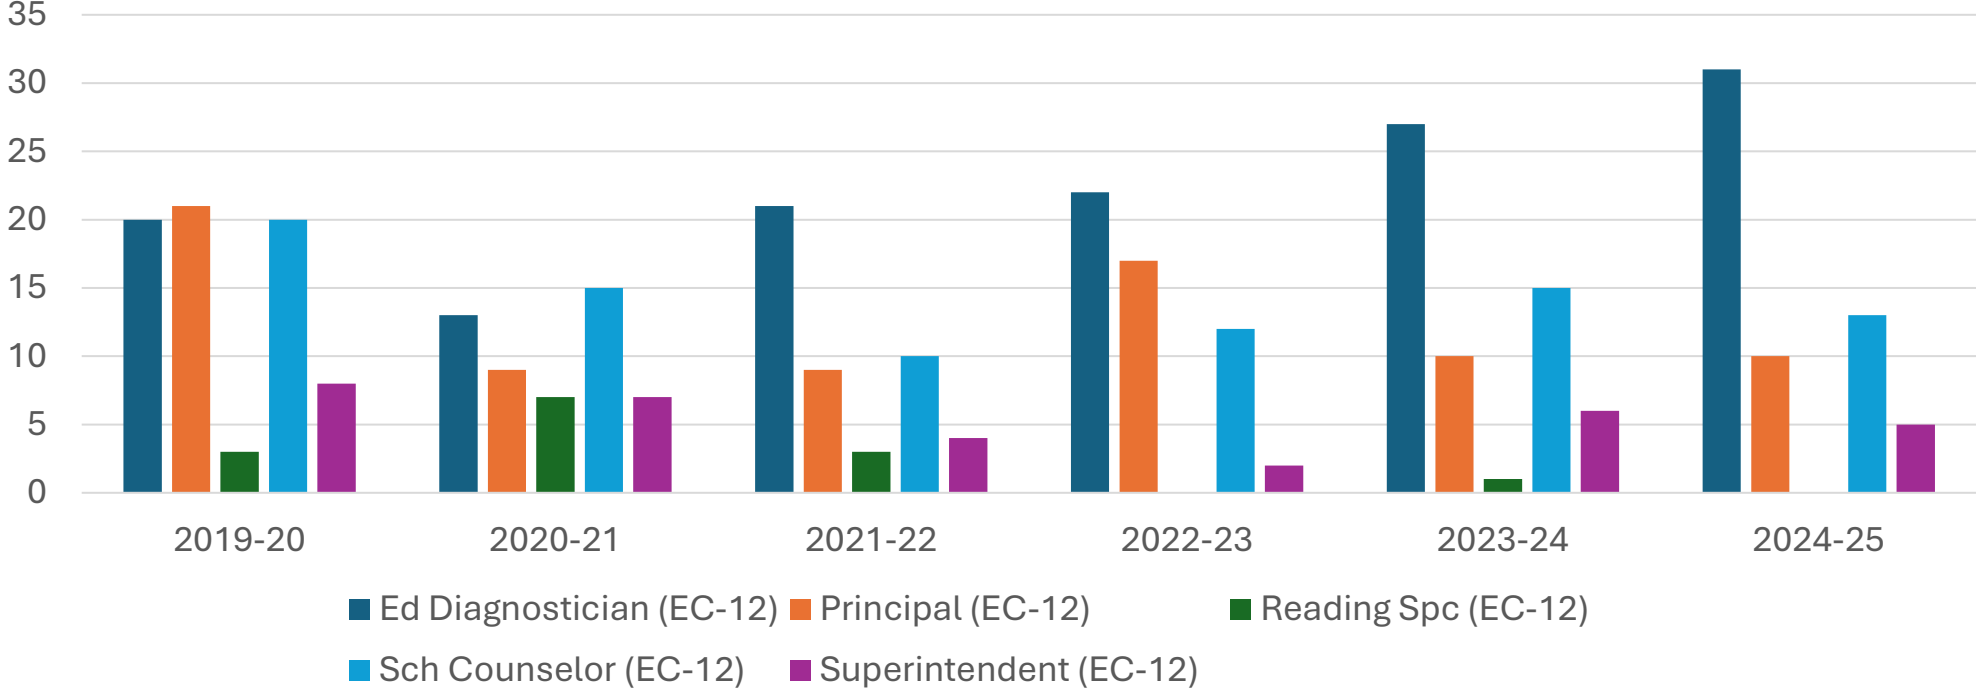

COLLEGE OF EDUCATION TEA/ASEP FINISHERS

AY 2019-20 THROUGH AY 2024-25

Secondary Teacher ASEP Finishers

All-Level Teacher ASEP Finishers

Graduate Level ASEP Finishers

Finisher Data Source: TEA ASEP Reports Generated February 2026 by Andy Oswald