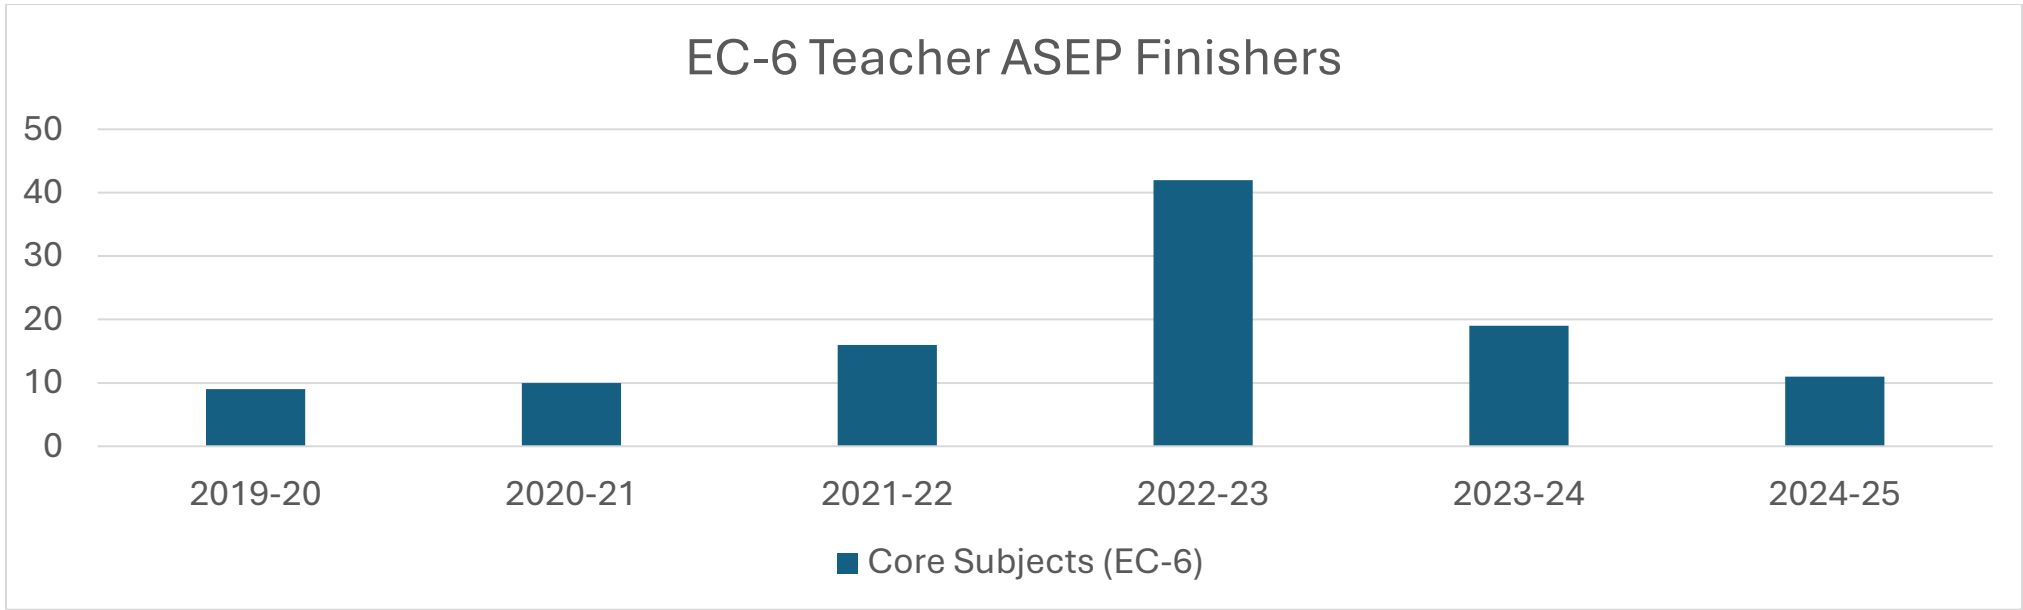

COLLEGE OF EDUCATION TEA/ASEP FINISHERS

AY 2019-20 THROUGH AY 2024-25

Secondary Teacher ASEP Finishers

All-Level Teacher ASEP Finishers

Graduate Level ASEP Finishers

Finisher Data Source: TEA ASEP Reports Generated February 2026 by Andy Oswald