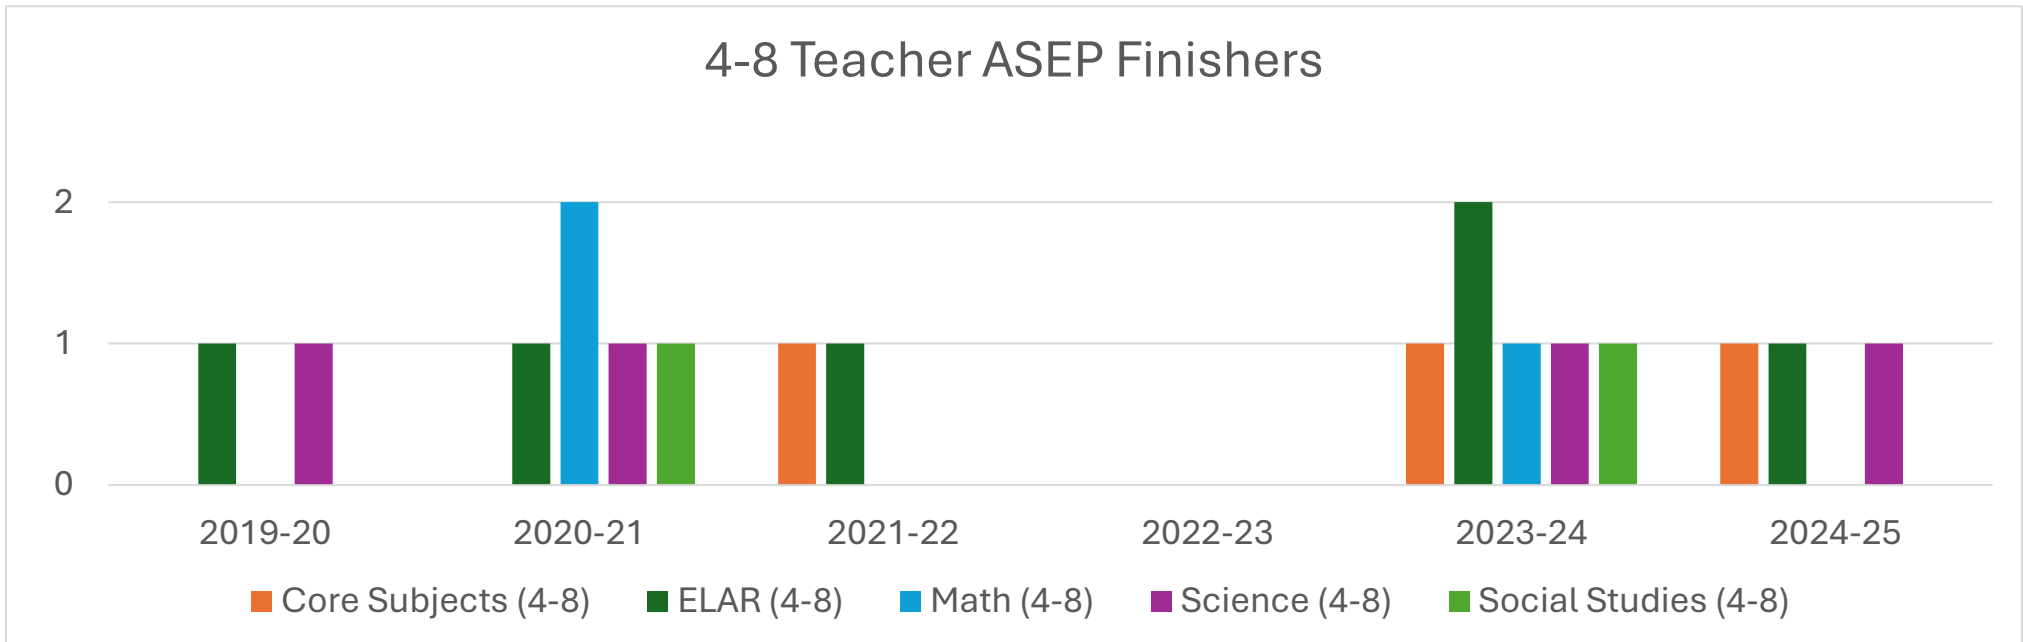

COLLEGE OF EDUCATION TEA/ASEP FINISHERS

AY 2019-20 THROUGH AY 2024-25

Secondary Teacher ASEP Finishers

All-Level Teacher ASEP Finishers

Graduate Level ASEP Finishers

Finisher Data Source: TEA ASEP Reports Generated February 2026 by Andy Oswald