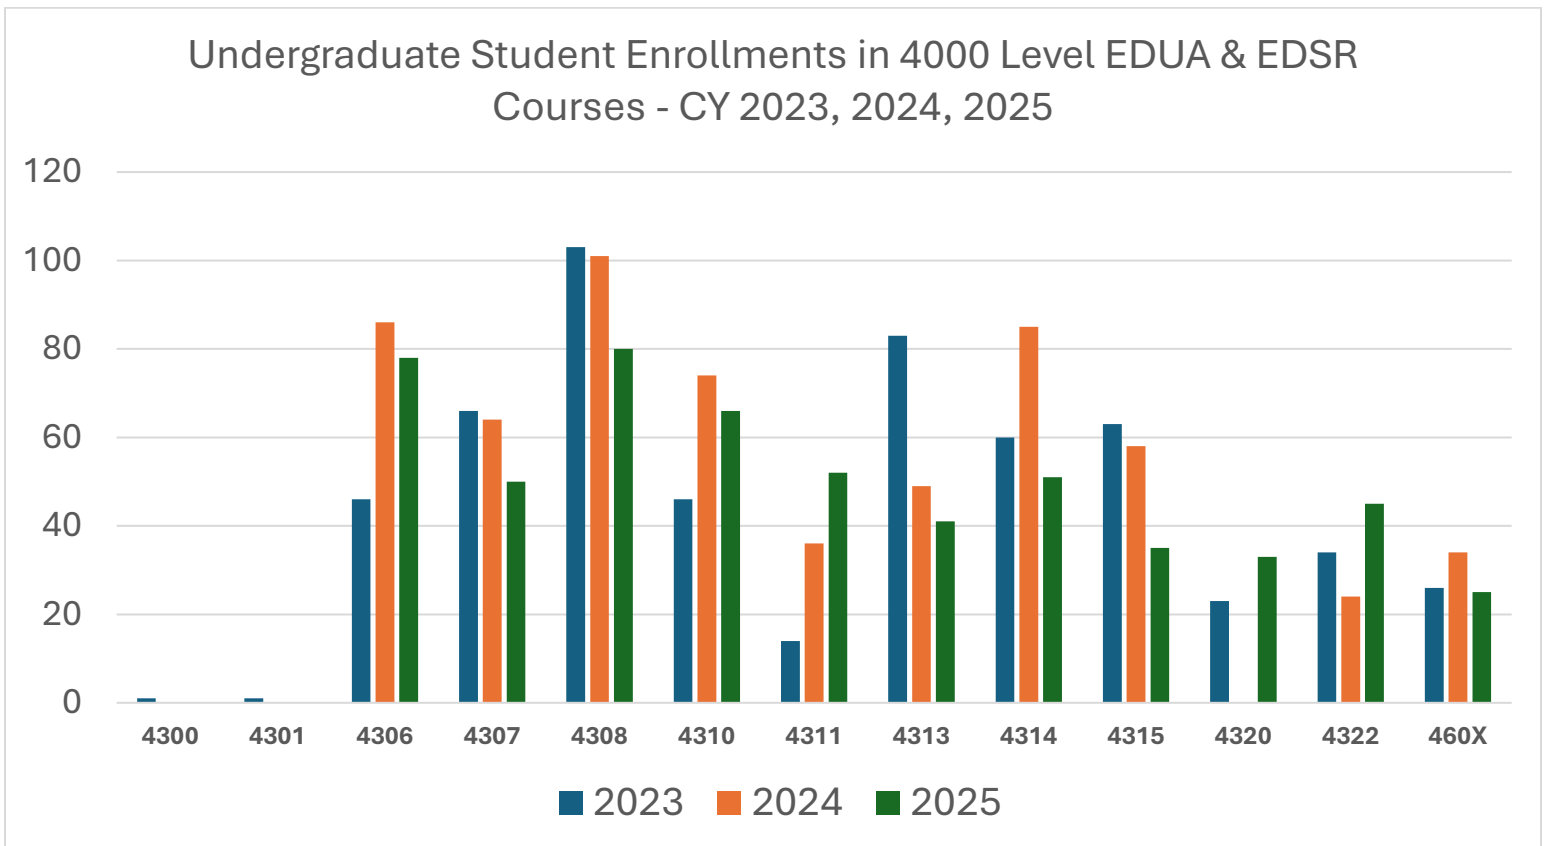

EDSR and EDUA Course Enrollment Headcounts

CY 2023, 2024, and 2025

UNDERGRADUATE LEVEL

GRADUATE 5000 LEVEL

Graduate Student Enrollments in 5000 Level (Part 1) EDUA & EDSR - CY 2023, 2024, 2025

Graduate Student Enrollments in 5000 Level (Part 2) EDUA & EDSR - CY 2023, 2024, 2025

GRADUATE 6000 LEVEL

Graduate Student Enrollments in 6000 Level (Part 1) EDUA & EDSR
- CY 2023, 2024, 2025

Graduate Student Enrollments in 6000 Level (Part 2) EDUA & EDSR
- CY 2023, 2024, 2025

GRADUATE 7000 LEVEL