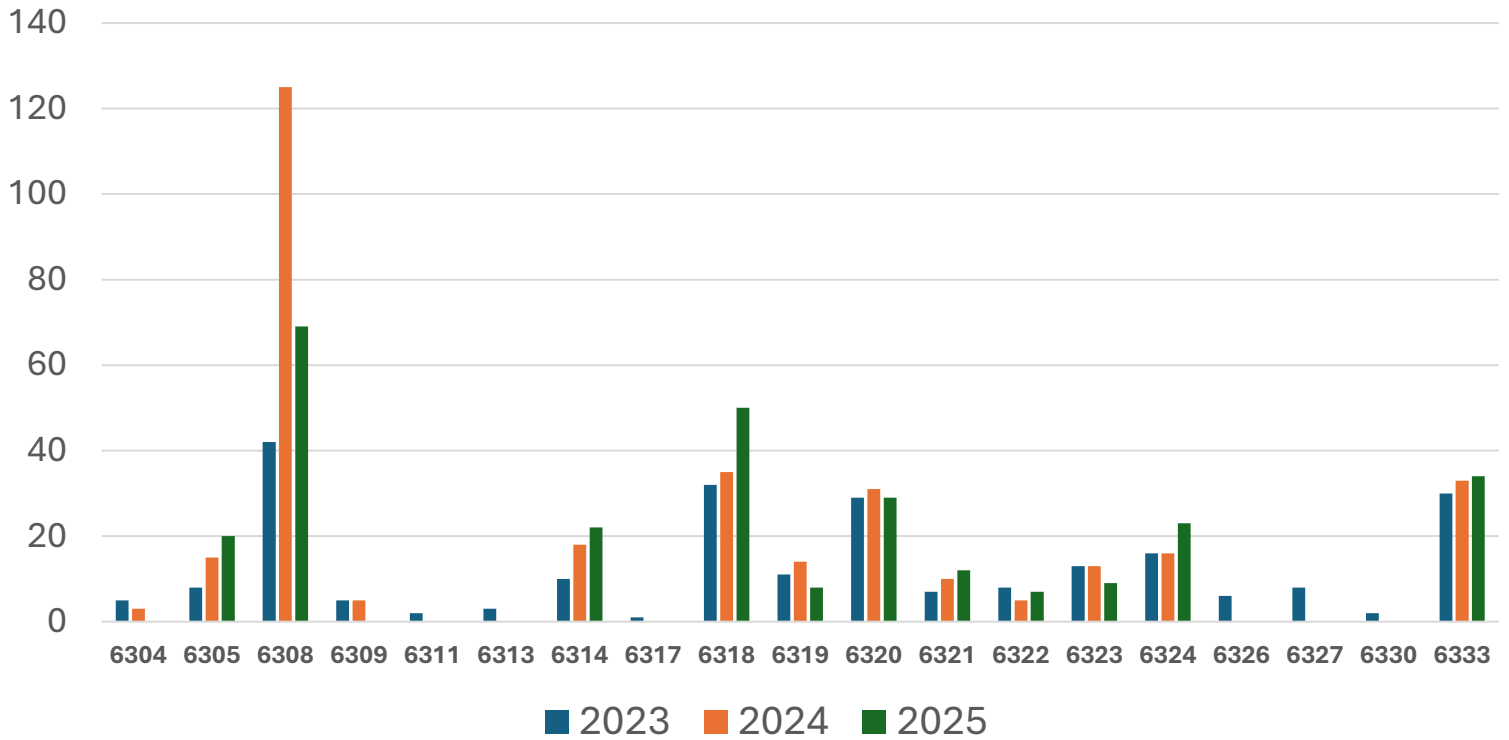

EDSR and EDUA Course Enrollment Headcounts

CY 2023, 2024, and 2025

UNDERGRADUATE LEVEL

GRADUATE 5000 LEVEL

Graduate Student Enrollments in 5000 Level (Part 1) EDUA & EDSR - CY 2023, 2024, 2025

Graduate Student Enrollments in 5000 Level (Part 2) EDUA & EDSR - CY 2023, 2024, 2025

GRADUATE 6000 LEVEL

Graduate Student Enrollments in 6000 Level (Part 1) EDUA & EDSR
- CY 2023, 2024, 2025

Graduate Student Enrollments in 6000 Level (Part 2) EDUA & EDSR
- CY 2023, 2024, 2025

GRADUATE 7000 LEVEL