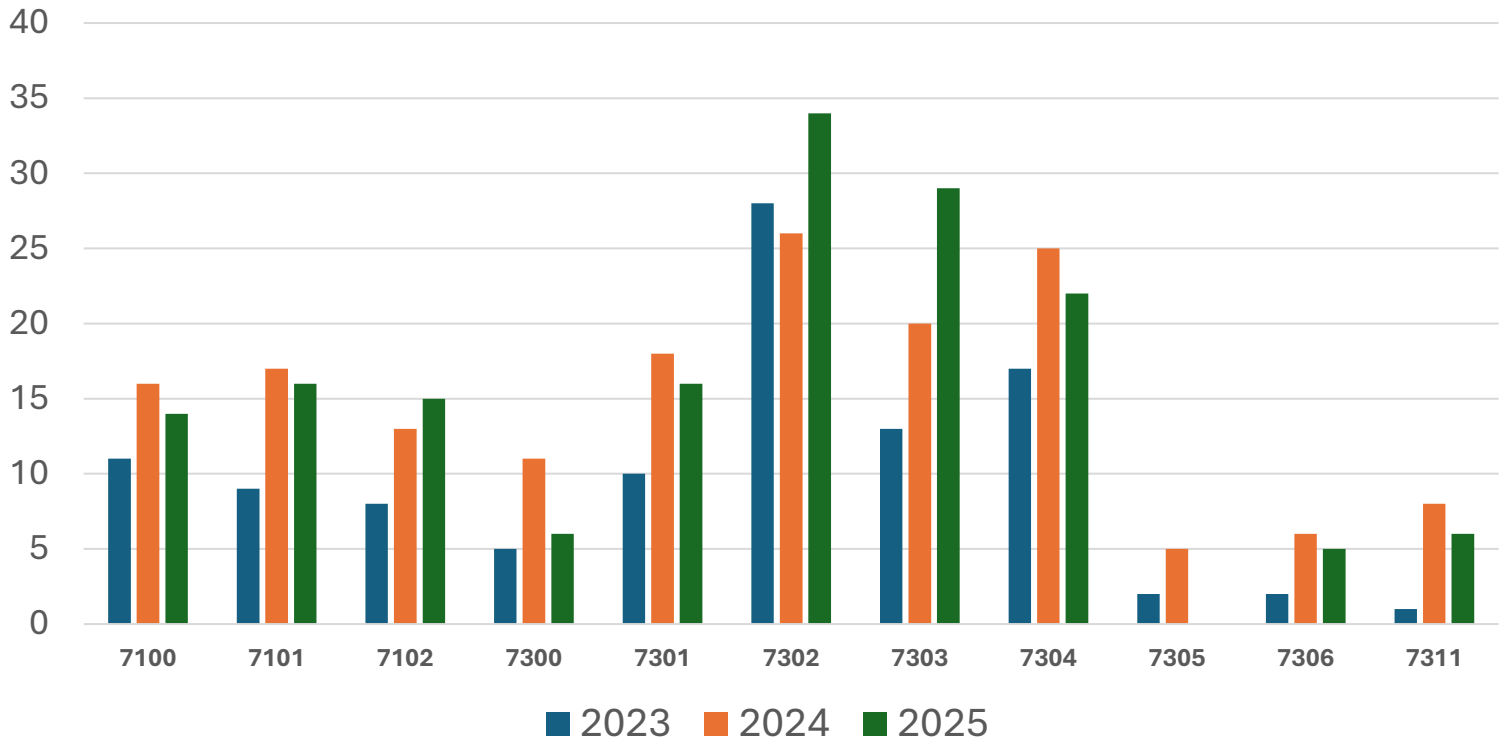

EDSR and EDUA Course Enrollment Headcounts

CY 2023, 2024, and 2025

UNDERGRADUATE LEVEL

GRADUATE 5000 LEVEL

Graduate Student Enrollments in 5000 Level (Part 1) EDUA & EDSR - CY 2023, 2024, 2025

Graduate Student Enrollments in 5000 Level (Part 2) EDUA & EDSR - CY 2023, 2024, 2025

GRADUATE 6000 LEVEL

Graduate Student Enrollments in 6000 Level (Part 1) EDUA & EDSR
- CY 2023, 2024, 2025

Graduate Student Enrollments in 6000 Level (Part 2) EDUA & EDSR
- CY 2023, 2024, 2025

GRADUATE 7000 LEVEL

Graduate Student Enrollments in 7000 Level (Part 1) EDUA & EDSR
- CY 2023, 2024, 2025

Graduate Student Enrollments in 7000 Level (Part 2) EDUA & EDSR
- CY 2023, 2024, 2025