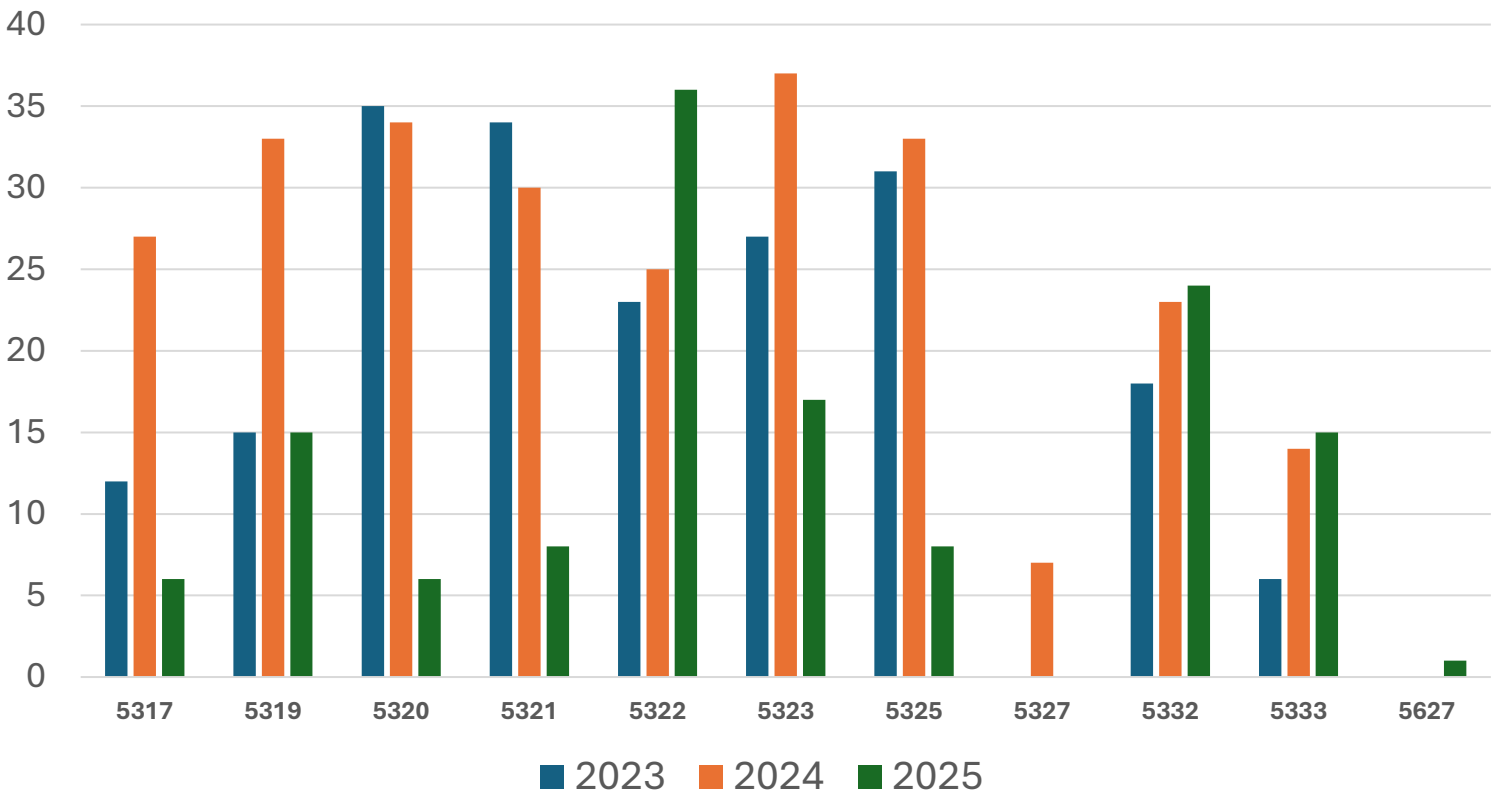

EDSR and EDUA Course Enrollment Headcounts

CY 2023, 2024, and 2025

UNDERGRADUATE LEVEL

GRADUATE 5000 LEVEL

Graduate Student Enrollments in 5000 Level (Part 1) EDUA & EDSR - CY 2023, 2024, 2025

Graduate Student Enrollments in 5000 Level (Part 2) EDUA & EDSR - CY 2023, 2024, 2025

GRADUATE 6000 LEVEL

Graduate Student Enrollments in 6000 Level (Part 1) EDUA & EDSR
- CY 2023, 2024, 2025

Graduate Student Enrollments in 6000 Level (Part 2) EDUA & EDSR
- CY 2023, 2024, 2025

GRADUATE 7000 LEVEL

Graduate Student Enrollments in 7000 Level (Part 1) EDUA & EDSR
- CY 2023, 2024, 2025

Graduate Student Enrollments in 7000 Level (Part 2) EDUA & EDSR
- CY 2023, 2024, 2025