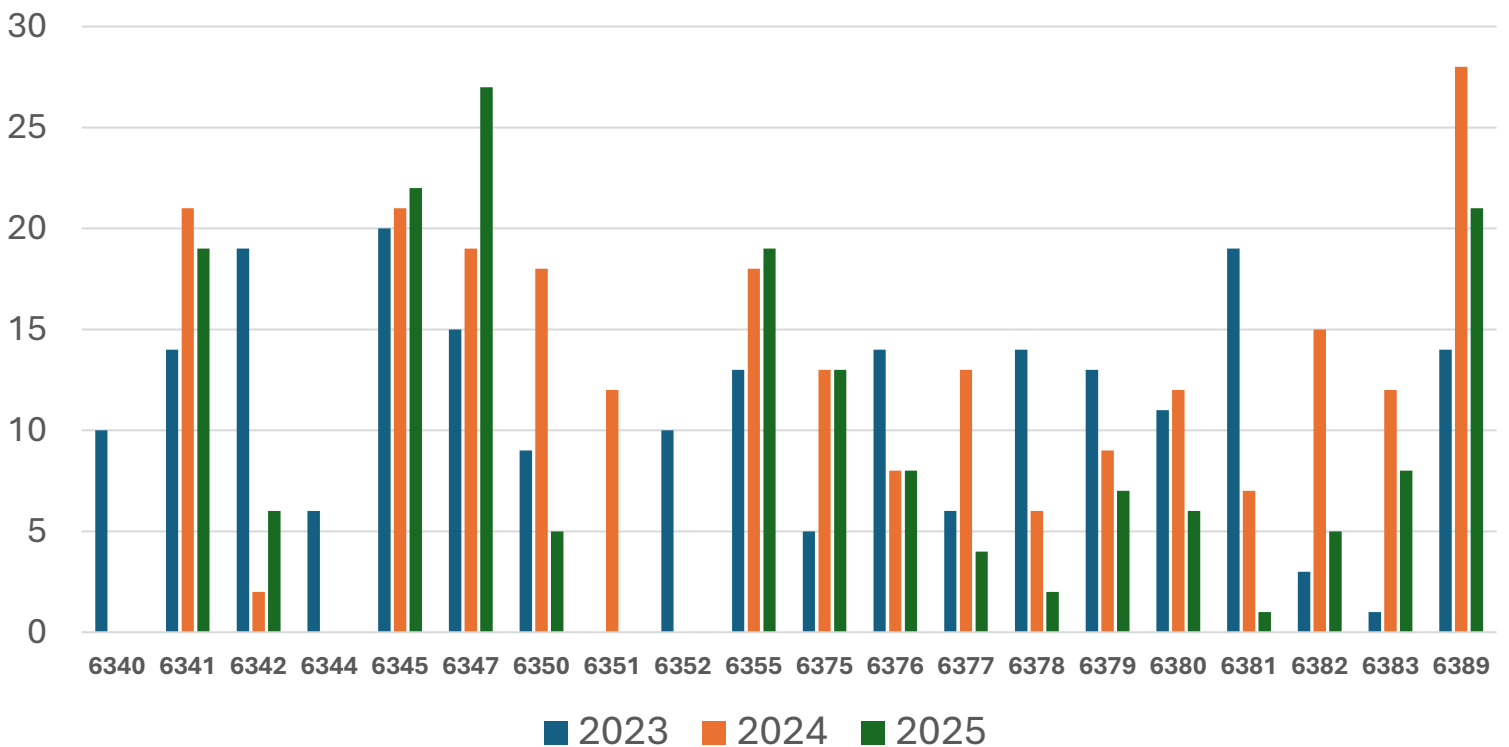

EDSR and EDUA Course Enrollment Headcounts

CY 2023, 2024, and 2025

UNDERGRADUATE LEVEL

GRADUATE 5000 LEVEL

Graduate Student Enrollments in 5000 Level (Part 1) EDUA & EDSR - CY 2023, 2024, 2025

Graduate Student Enrollments in 5000 Level (Part 2) EDUA & EDSR - CY 2023, 2024, 2025

GRADUATE 6000 LEVEL

Graduate Student Enrollments in 6000 Level (Part 1) EDUA & EDSR
- CY 2023, 2024, 2025

Graduate Student Enrollments in 6000 Level (Part 2) EDUA & EDSR
- CY 2023, 2024, 2025

GRADUATE 7000 LEVEL