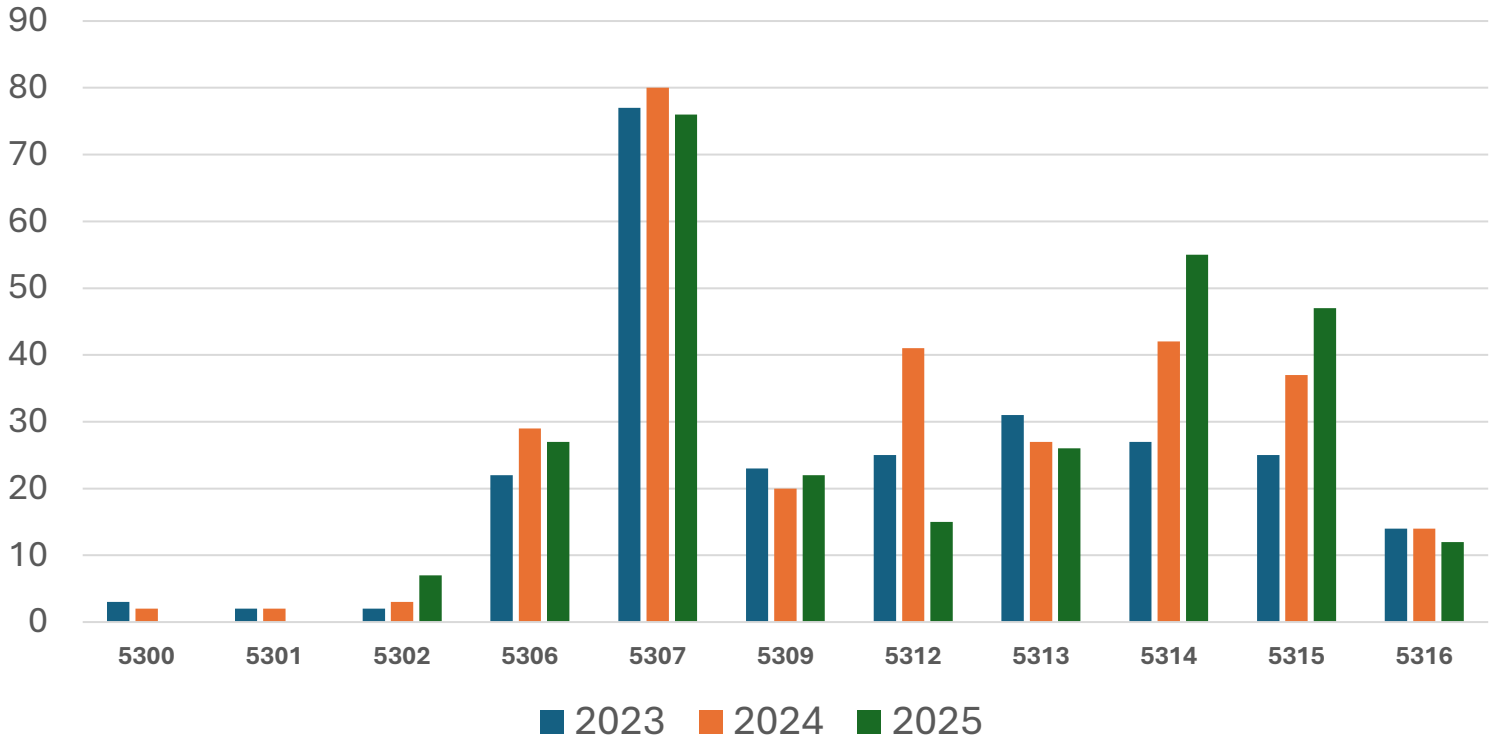

EDSR and EDUA Course Enrollment Headcounts

CY 2023, 2024, and 2025

UNDERGRADUATE LEVEL

GRADUATE 5000 LEVEL

Graduate Student Enrollments in 5000 Level (Part 1) EDUA & EDSR - CY 2023, 2024, 2025

Graduate Student Enrollments in 5000 Level (Part 2) EDUA & EDSR - CY 2023, 2024, 2025

GRADUATE 6000 LEVEL

Graduate Student Enrollments in 6000 Level (Part 1) EDUA & EDSR
- CY 2023, 2024, 2025

Graduate Student Enrollments in 6000 Level (Part 2) EDUA & EDSR
- CY 2023, 2024, 2025

GRADUATE 7000 LEVEL